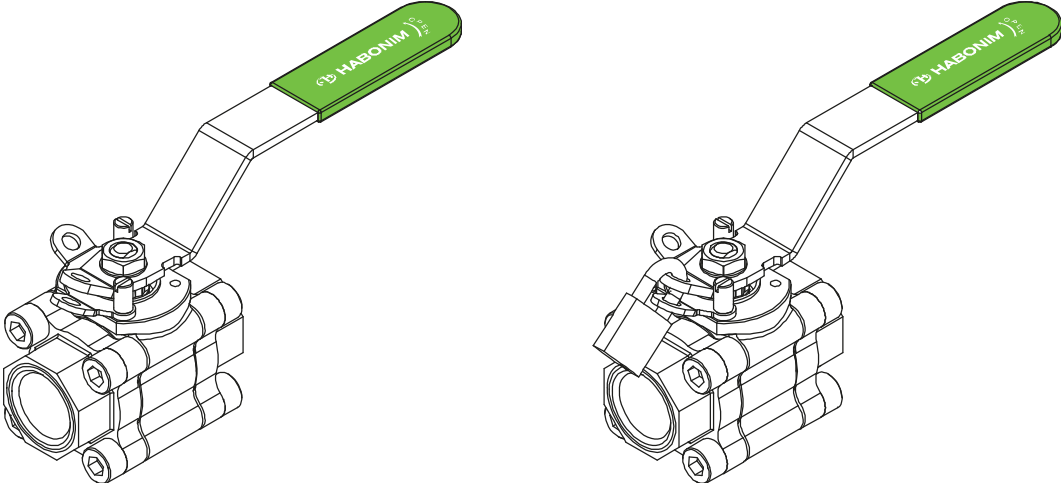

LDN

Lockable Handle (LDN)

A simple way to allow valve lock in open or closed position using a padlock

A simple way to allow valve lock in open or closed position using a padlock

- Handle nut
- Serrated
- LDN Handle
- Stop pin
- LDN piece

Ordering Code System

1	2	3	4	5	6	7	8	9	10	11	12	13	14	15	16	17	18	19	20	21	22	23	24	25	26	27	28	29	30
6	0				F	4	7	W	-	6	6	6	6	A	T	G	/	B	W			-	L	D	N				
Size		Features				Series		Design	Body material	Ends material		Ball/Stem material		Seat material	Inner Seal	Outer Seal	End Connection					Special features							

Special Features (24-30)	
LDN	Lockable handle