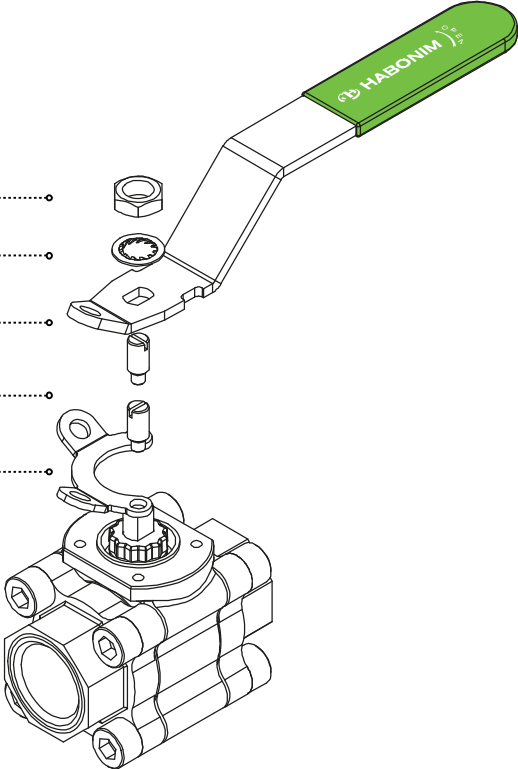

LDN

Lockable Handle (LDN)

A simple way to allow valve lock in open or closed position using a padlock

A simple way to allow valve lock in open or closed position using a padlock

- Handle nut
- Serrated
- LDN Handle
- Stop pin
- LDN piece

Ordering Code System

1	2	3	4	5	6	7	8	9	10	11	12	13	14	15	16	17	18	19	20	21	22	23	24	25	26	27	28	29	30
6	0				F	4	7	W	-	6	6	6	6	A	T	G	/	B	W			-	L	D	N				
Size		Features				Series		Design	Body material	Ends material		Ball/Stem material		Seat material	Inner Seal	Outer Seal	End Connection					Special features							

Special Features (24-30)	
LDN	Lockable handle